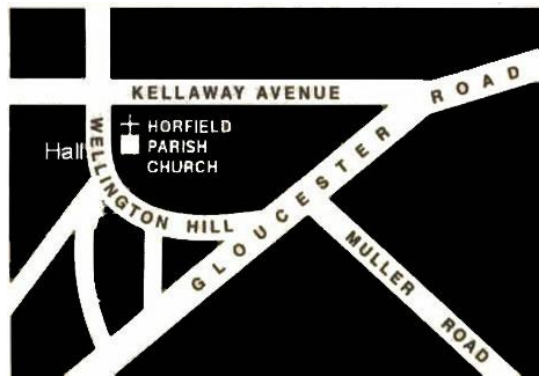

**Venue:**

Horfield Parish Hall  
Wellington Hill  
Horfield  
Bristol BS7 8ST

**'An Afternoon of Enchantment and Fairy tales'**  
**2.30pm (doors open 2pm)**

*Join HTC Singers for an afternoon of songs and words from the world of enchantment and fairy tales.*